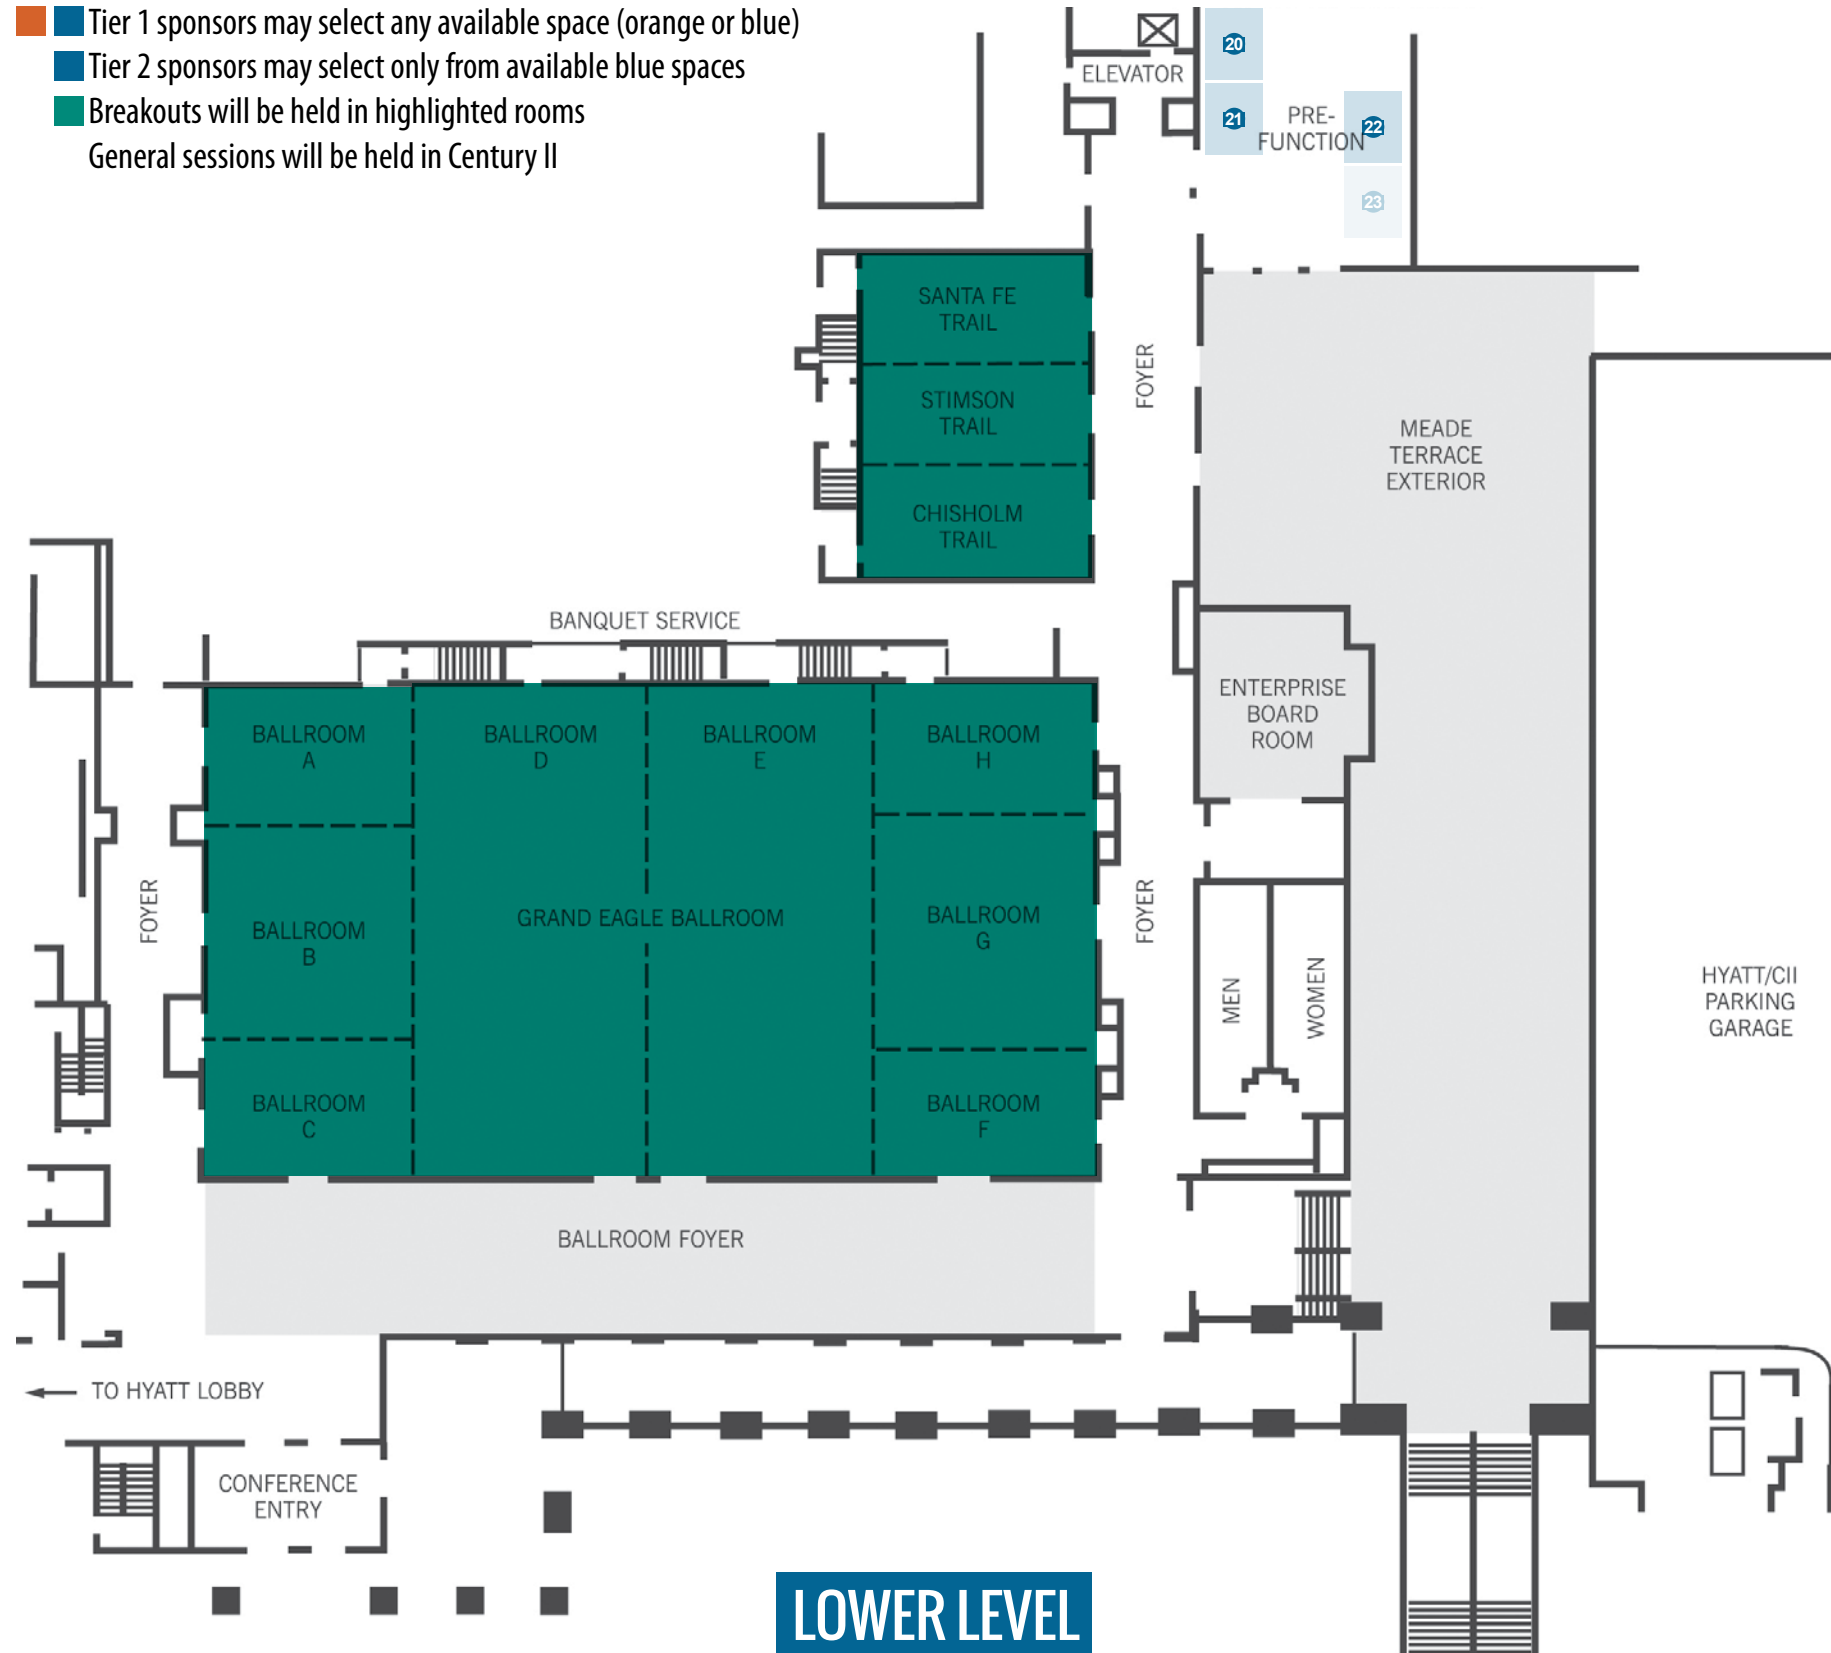

- Tier 1 sponsors may select any available space (orange or blue)
- Tier 2 sponsors may select only from available blue spaces
- Breakouts will be held in highlighted rooms
- General sessions will be held in Century II

**General Sessions**  
Century II

**Sponsor Map Key**

- 1.
2. K-Coe Isom
3. Farmers Business Network
- 4.
- 5.
- 6.
- 7.
- 8.
- 9.
- 10.
11. Exapta Solutions
- 12.
- 13.
14. Savory Institute/Tallgrass Network
- 15.
- 16.
- 17.
18. Noble Research Institute
19. Green Cover Seed
- 20.
- 21.
- 22.
23. Shelbourne Reynolds