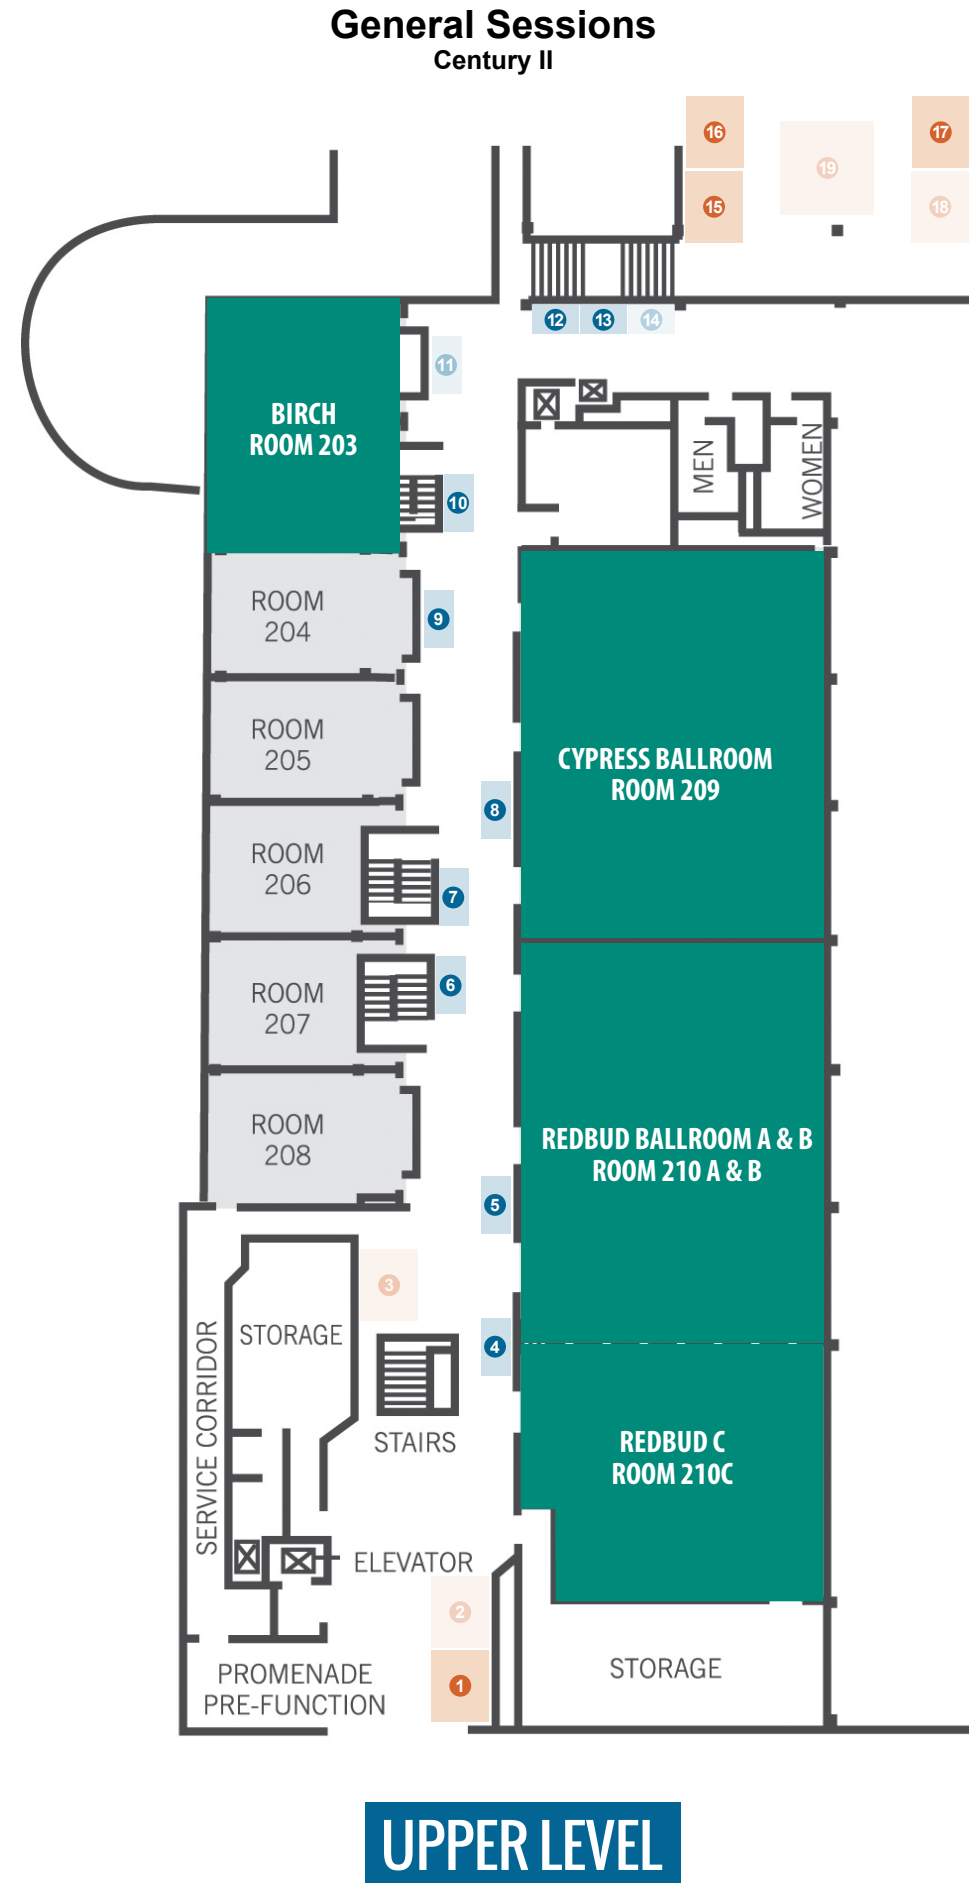

- Tier 1 sponsors may select any available space (orange or blue)
- Tier 2 sponsors may select only from available blue spaces
- Breakouts will be held in highlighted rooms
- General sessions will be held in Century II