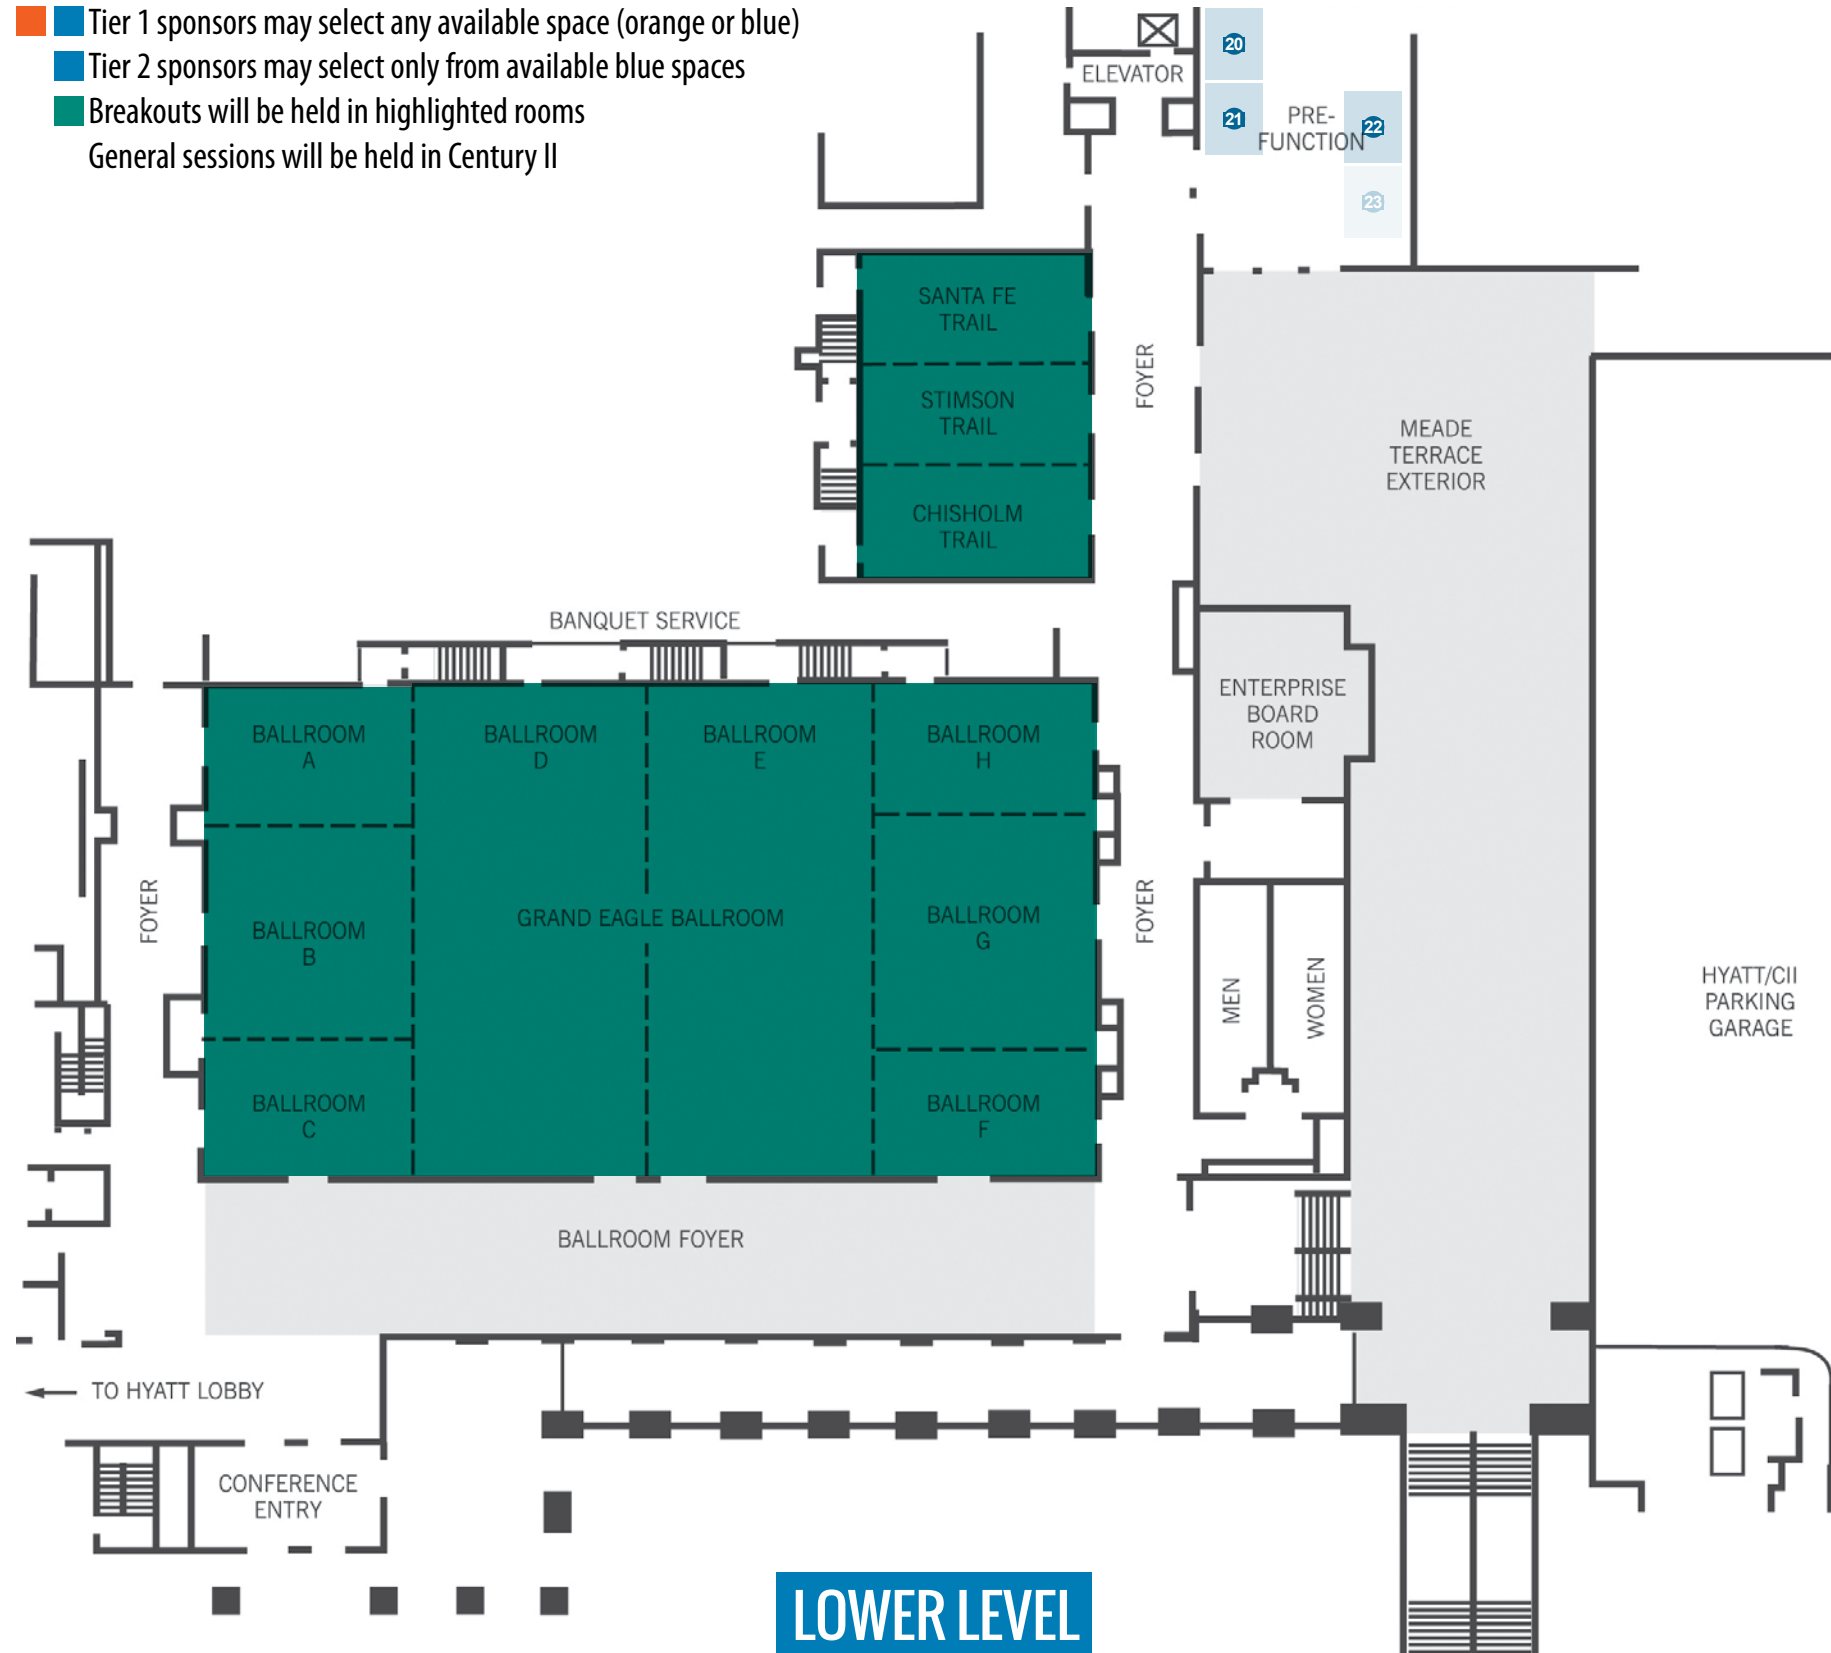

- Tier 1 sponsors may select any available space (orange or blue)
- Tier 2 sponsors may select only from available blue spaces
- Breakouts will be held in highlighted rooms
- General sessions will be held in Century II

Sponsor Map Key

- 1.
- 2.
- 3.
- 4.
- 5.
- 6.
- 7.
- 8.
- 9.
- 10.
11. Exapta Solutions*
- 12.
- 13.
- 14.
- 15.
- 16.
- 17.
- 18.
19. Green Cover Seed*
- 20.
- 21.
- 22.
23. Shelbourne Reynolds*

Reception Sponsor:
Agrium US, Inc.