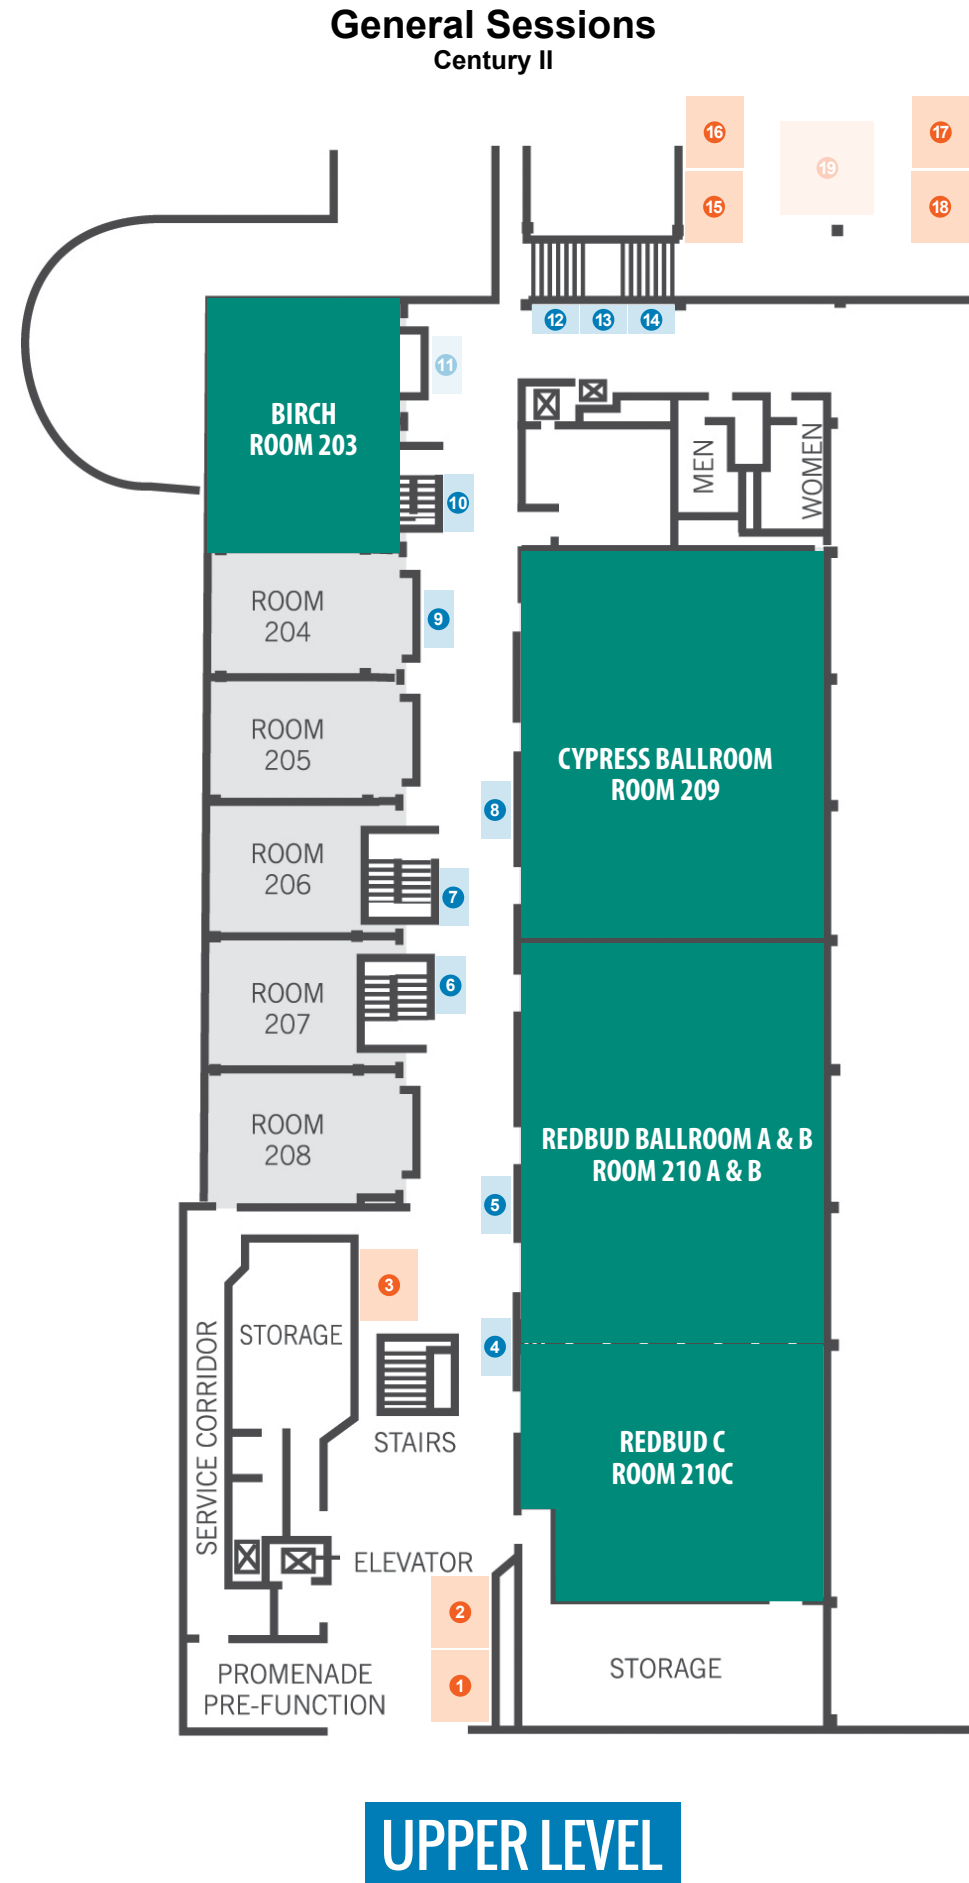

- Tier 1 sponsors may select any available space (orange or blue)
- Tier 2 sponsors may select only from available blue spaces
- Breakouts will be held in highlighted rooms
- General sessions will be held in Century II